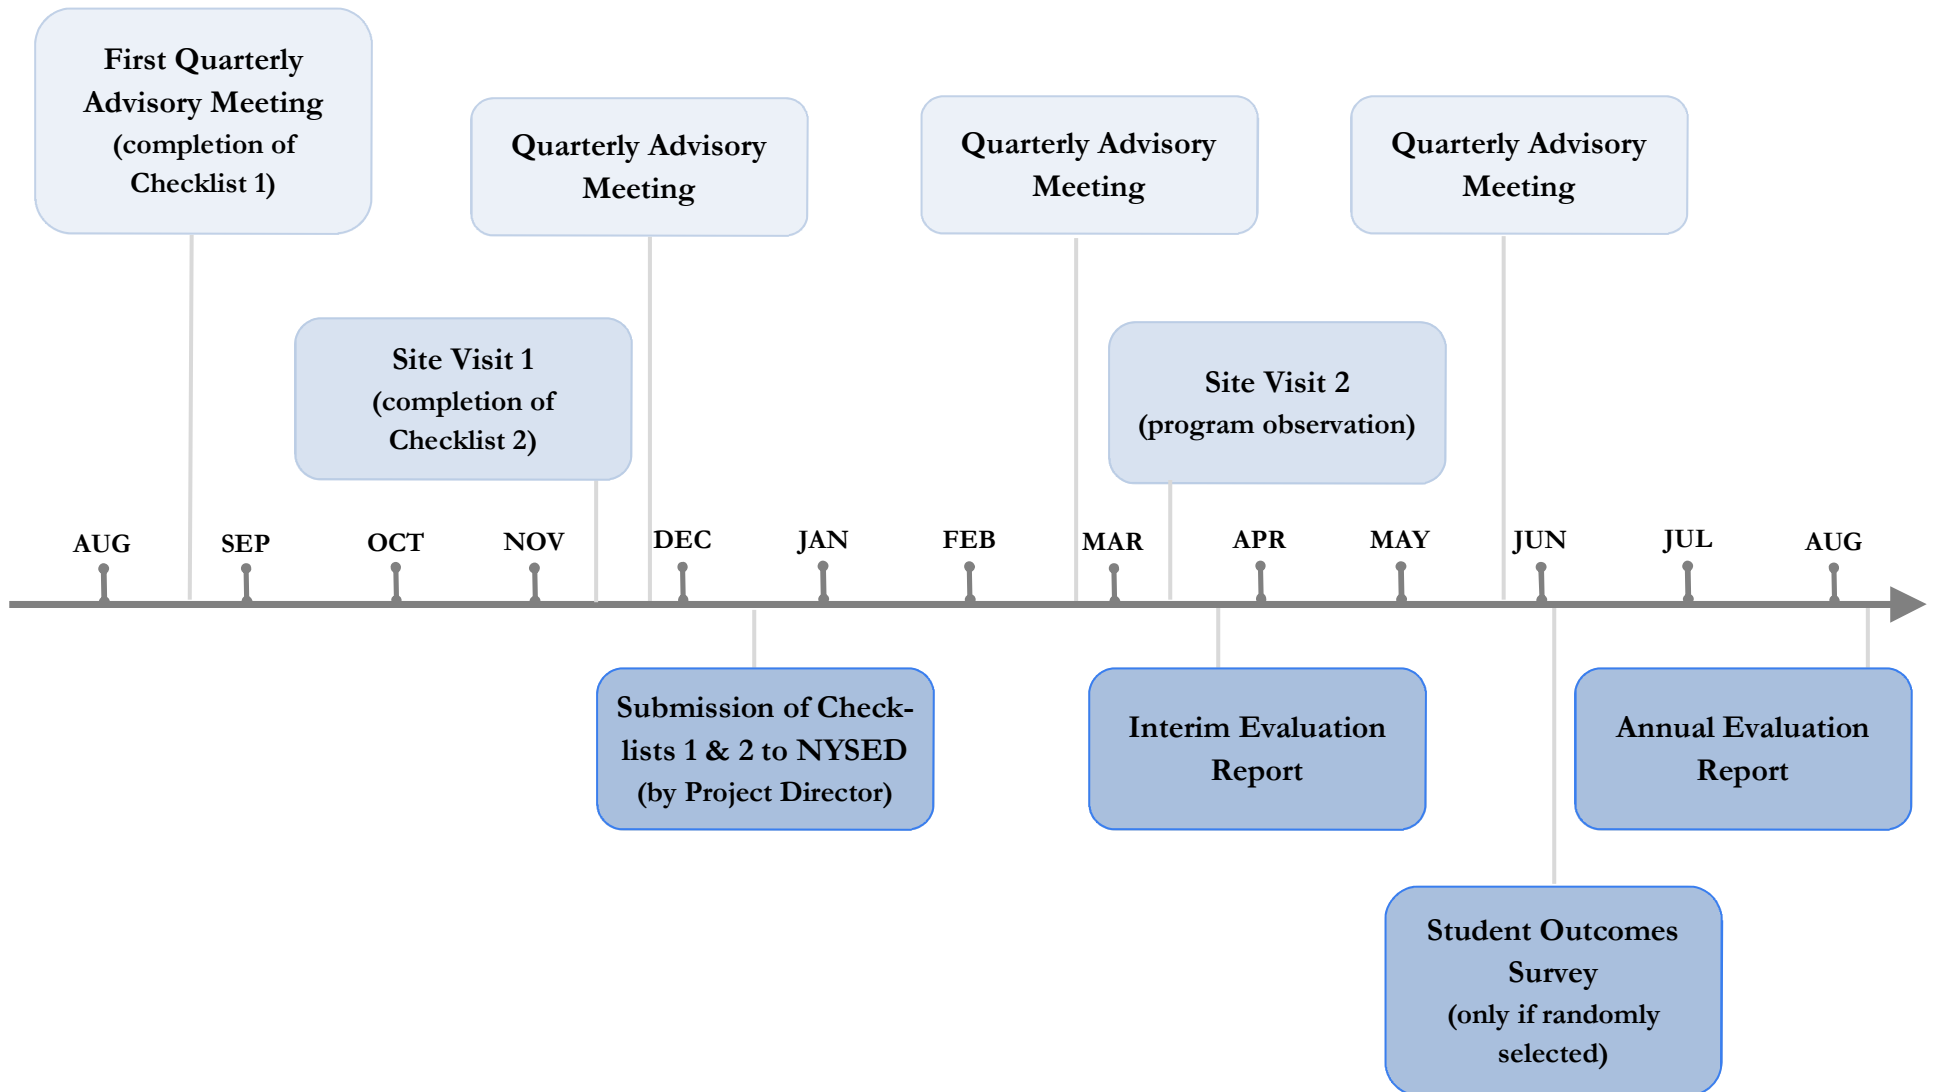

21st Century Community Learning Centers

Annual Timeline for NYSED Local Program Evaluation

*Note: Due to a delay in year 1 of funding, this timeline may be modified for year 1 of program.